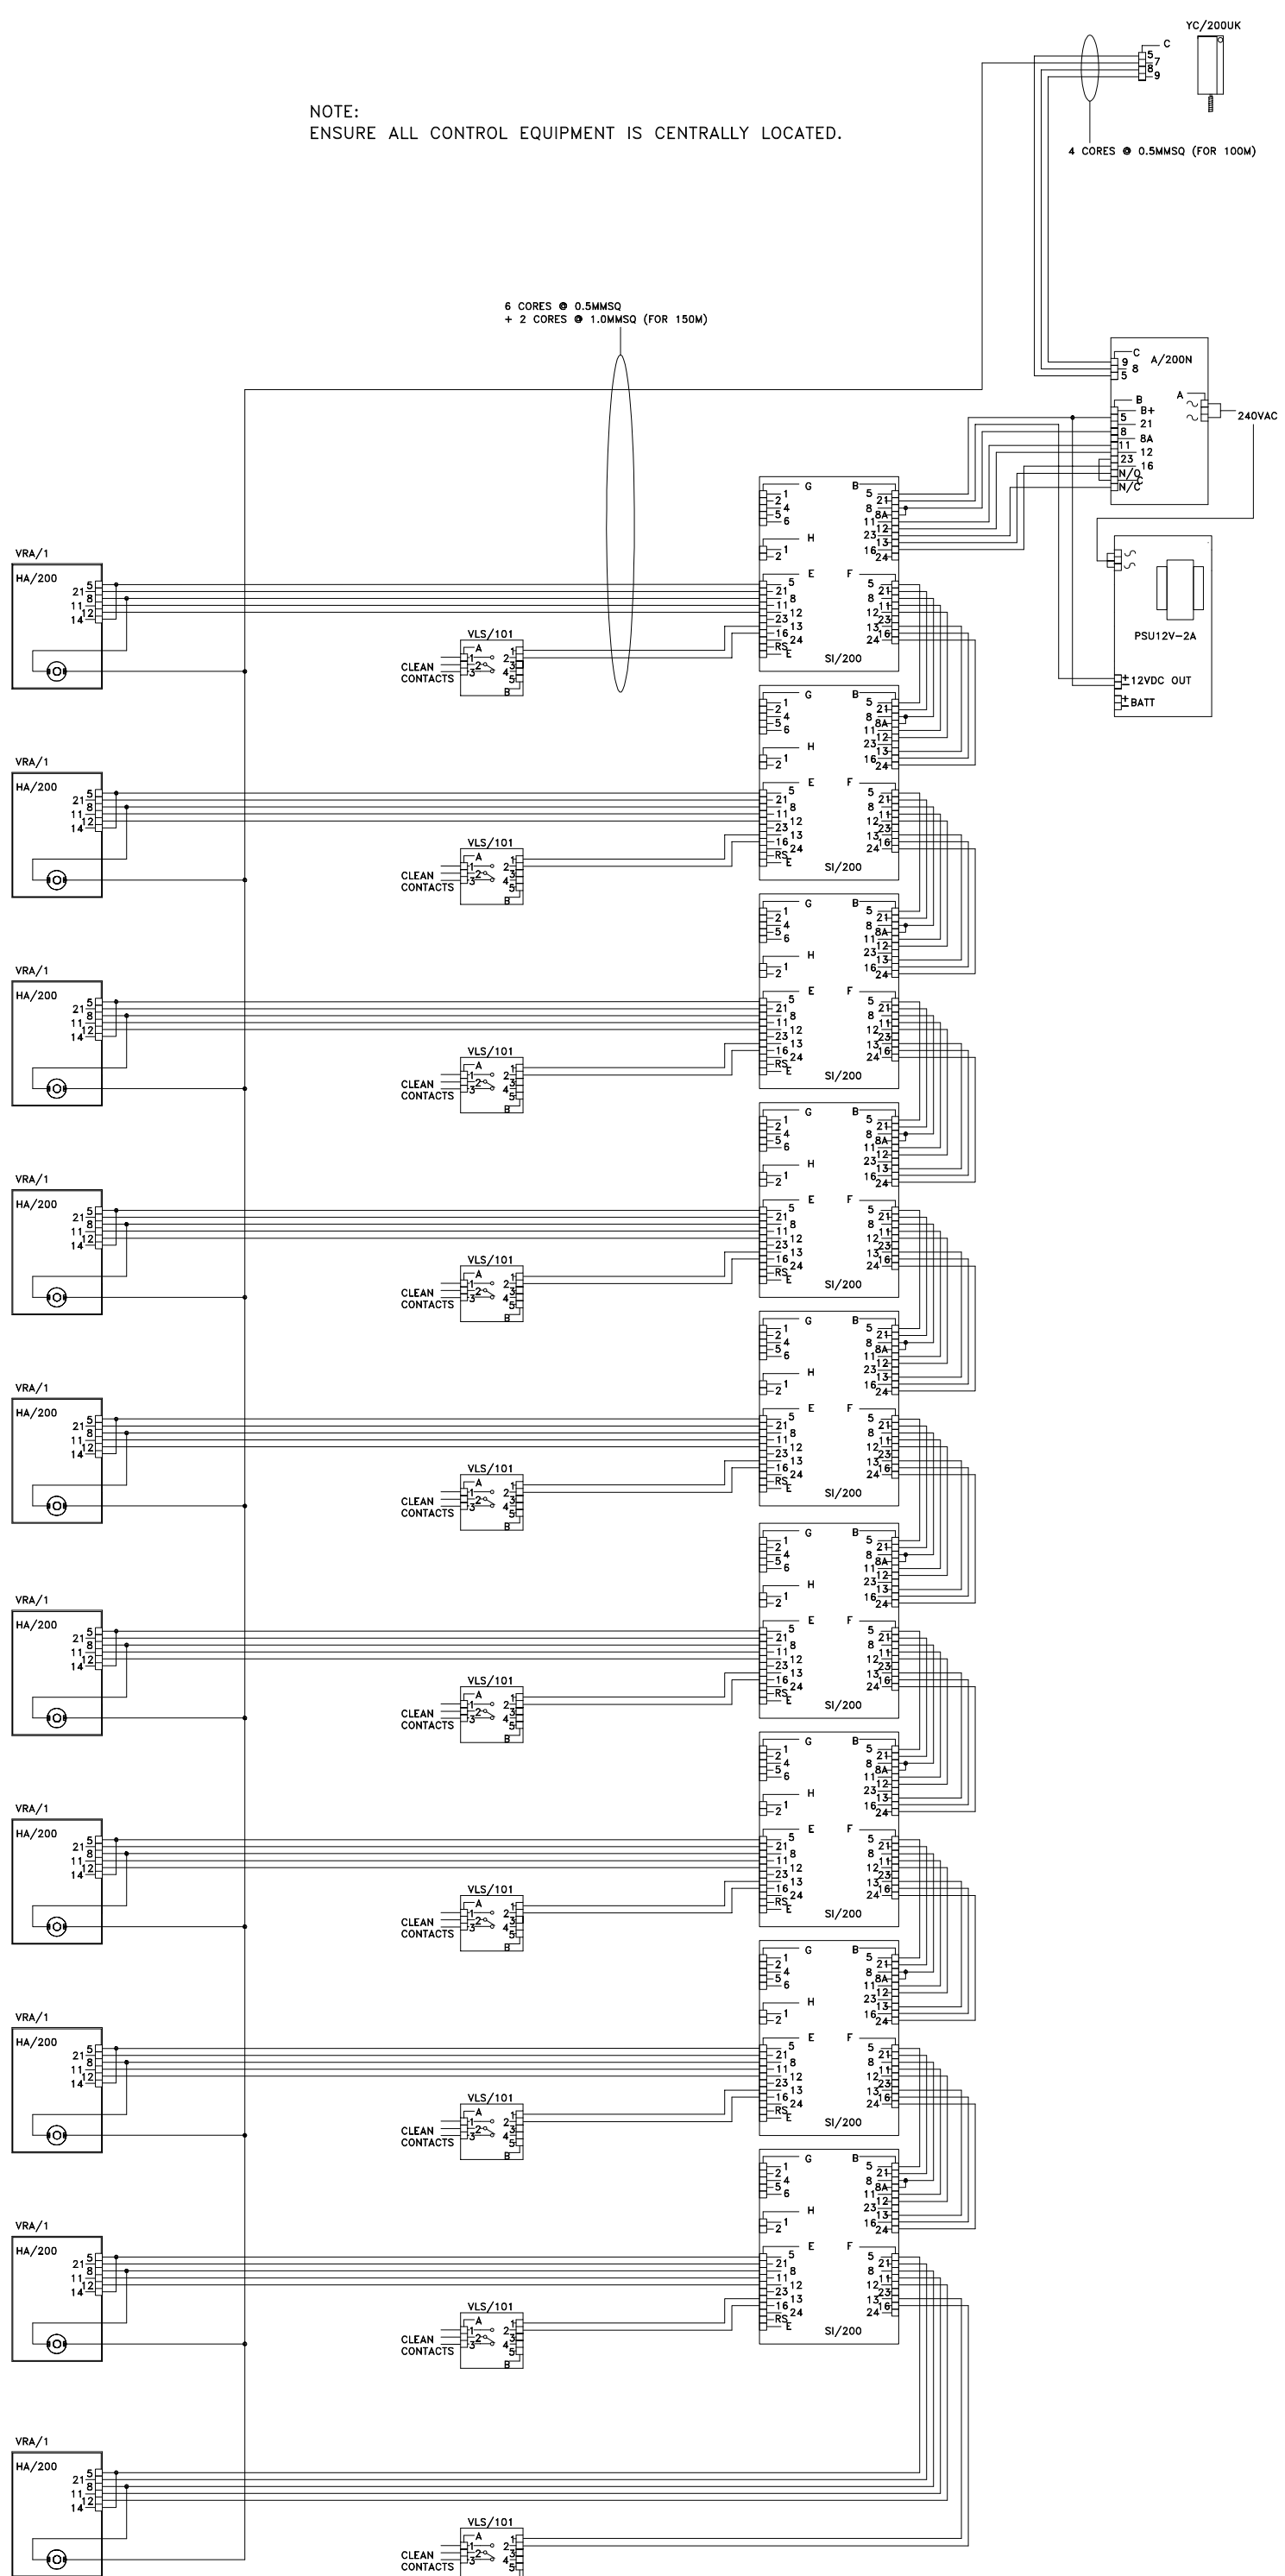

NOTE:
ENSURE ALL CONTROL EQUIPMENT IS CENTRALLY LOCATED.

BPT (UK) LTD. HERTS. ENGLAND	PREPARED FOR INSTALLER INFORMATION	DATE: 05/12/06	DRAWN:RC
DRAWING TITLE:	10 X 1 BUTTON VR AUDIO ENTRY PANELS WITH CLEAN CONTACT RELAYS & 1 LYNEA HANDSET	REVISED:	
		DRAWING No: E-1V10Y1C(A)	